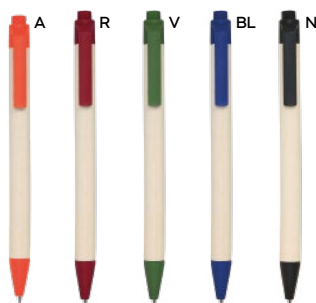

Write

- 15 penne
- 66 evidenziatori
- 67 matite e colori

Milk paper collection

SAVE THE PLANET

S26522
Office
p. 76

Write

NEW

B11271