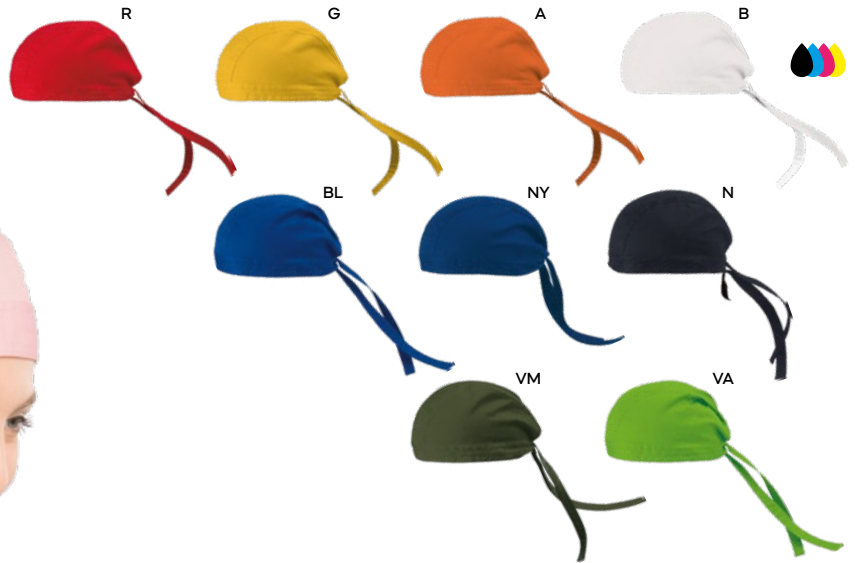

€ 2,09

500x500

SST-SFT

BANDANA CLASSICA

300/25 60x60 cm. circa

(M) 100% cotone

K18036

€ 2,33